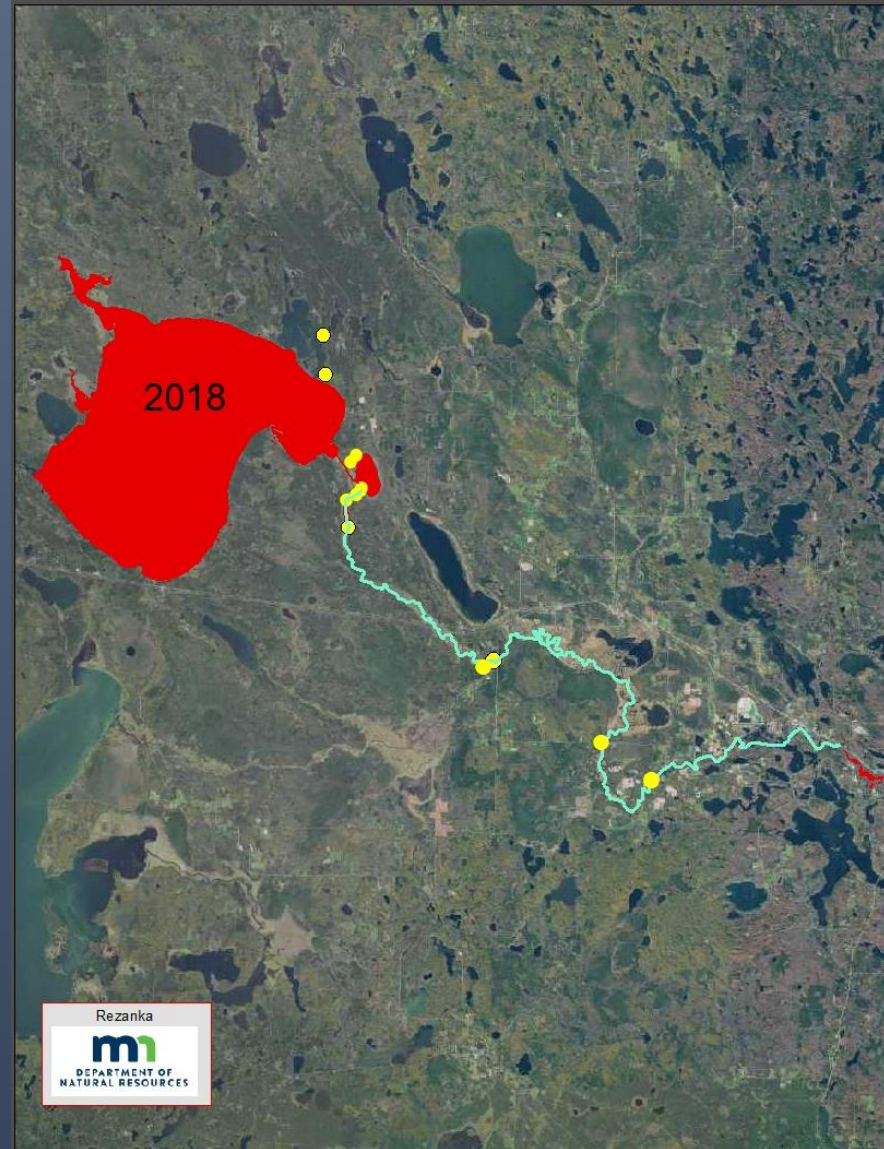

What not to do

The Rose Lake Event

- Ottertail County 2011
- A private party moved a boatlift
- The lift came from a zebra mussel infested lake
- Substantial time, effort, money expended for the survey
- Experimental treatment
- Rose Lake is still an infested water

Winnibigoshish / Mississippi River

- Zebra Mussels
- Discovered via routine DNR plankton sampling
- Adults were cryptic for several seasons
- Adults first found in shallows
- Widespread in 2019

- Zebra mussels
- Faucet Snails
- Starry stonewort

Winnibigoshish / Mississippi River

Winnibigoshish / Mississippi River

Winnibigoshish / Mississippi River

11/30/2020

Itasca County 5-Star LSP Program

Sand Lake / Big Fork River

11/30/2020

Itasca County 5-Star LSP Program

Sand Lake / Big Fork River

- Reported by a resort owner
- Initially concentrated on the east side
- Not widespread on west shore
- Subject to 5 year DNR study

Sand Lake / Big Fork River

- Passed through Rice Lake
- Confirmed on Dora
- Downstream 14 miles
- Not common in the Bigfork