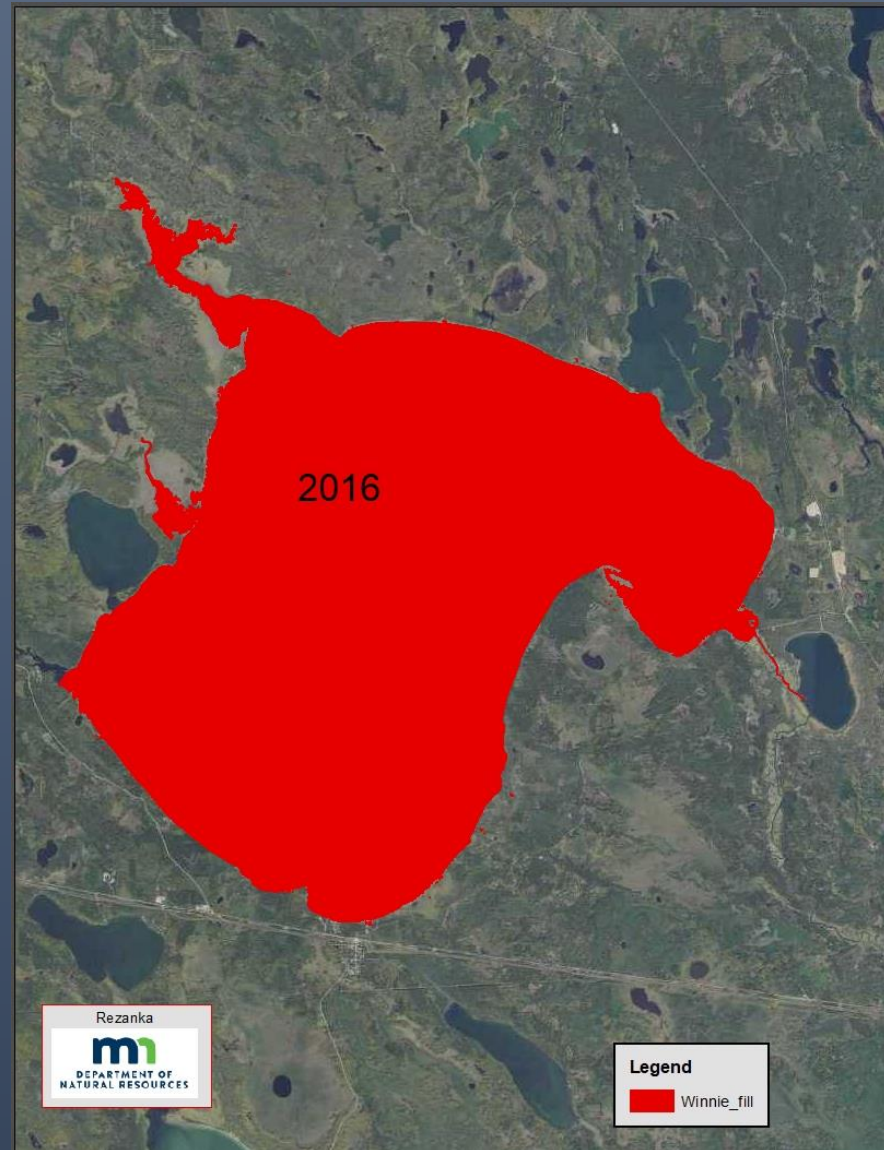

Winnibigoshish / Mississippi River

- Zebra Mussels
- Discovered via routine DNR plankton sampling
- Adults were cryptic for several seasons
- Adults first found in shallows
- Widespread in 2019

- Zebra mussels
- Faucet Snails
- Starry stonewort