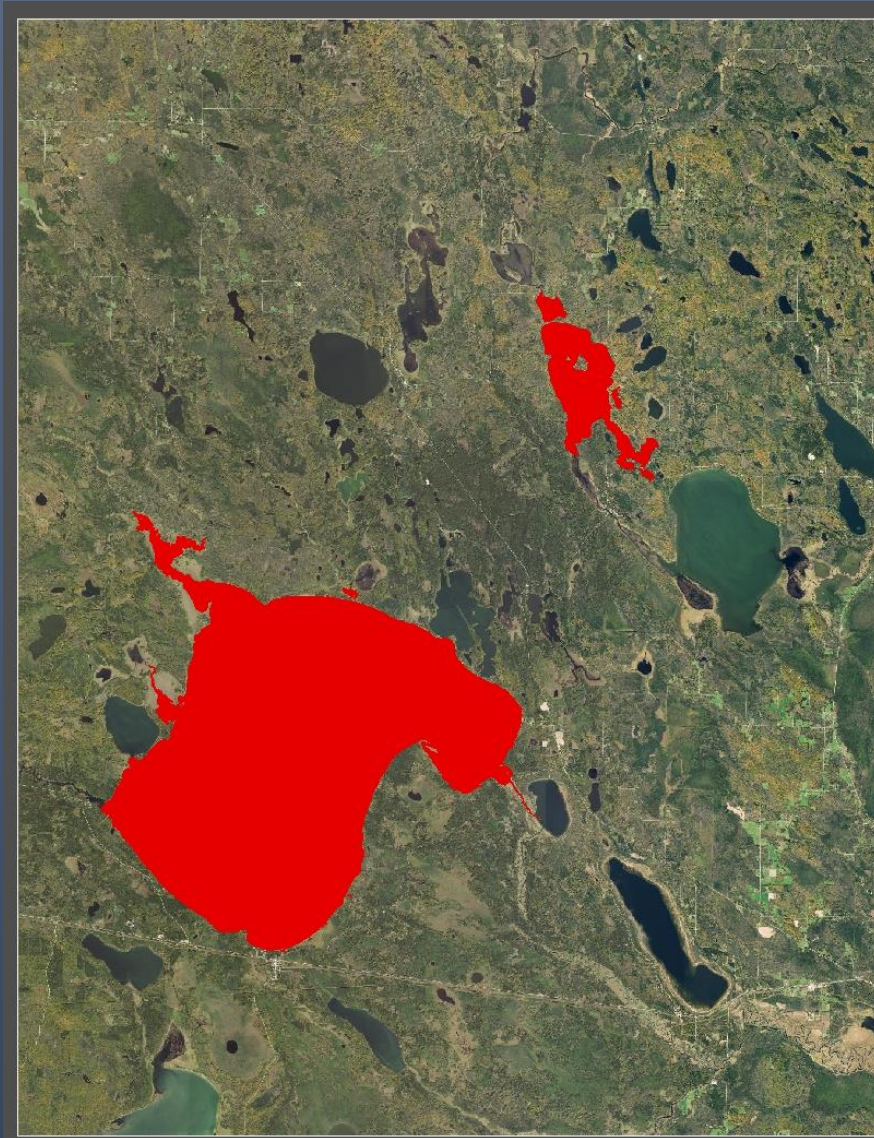

Winnibigoshish / Mississippi River

- Zebra Mussels
- Discovered via routine DNR plankton sampling
- Adults were cryptic for several seasons
- Adults first found in shallows
- Widespread in 2019

- Zebra mussels
- Faucet Snails
- Starry stonewort

Winnibigoshish / Mississippi River

Winnibigoshish / Mississippi River

Winnibigoshish / Mississippi River

11/30/2020

Itasca County 5-Star LSP Program

Sand Lake / Big Fork River

11/30/2020

Itasca County 5-Star LSP Program

Sand Lake / Big Fork River

- Reported by a resort owner
- Initially concentrated on the east side
- Not widespread on west shore
- Subject to 5 year DNR study

Sand Lake / Big Fork River

- Passed through Rice Lake
- Confirmed on Dora
- Downstream 14 miles
- Not common in the Bigfork

North Star

- Reported by lake property owner
- Many **large** adults on the East shore
- Widely distributed
- Near the lake outlet

Blandin Reservoir

- Discovered on settlement traps
- Many large adults
- Widely distributed