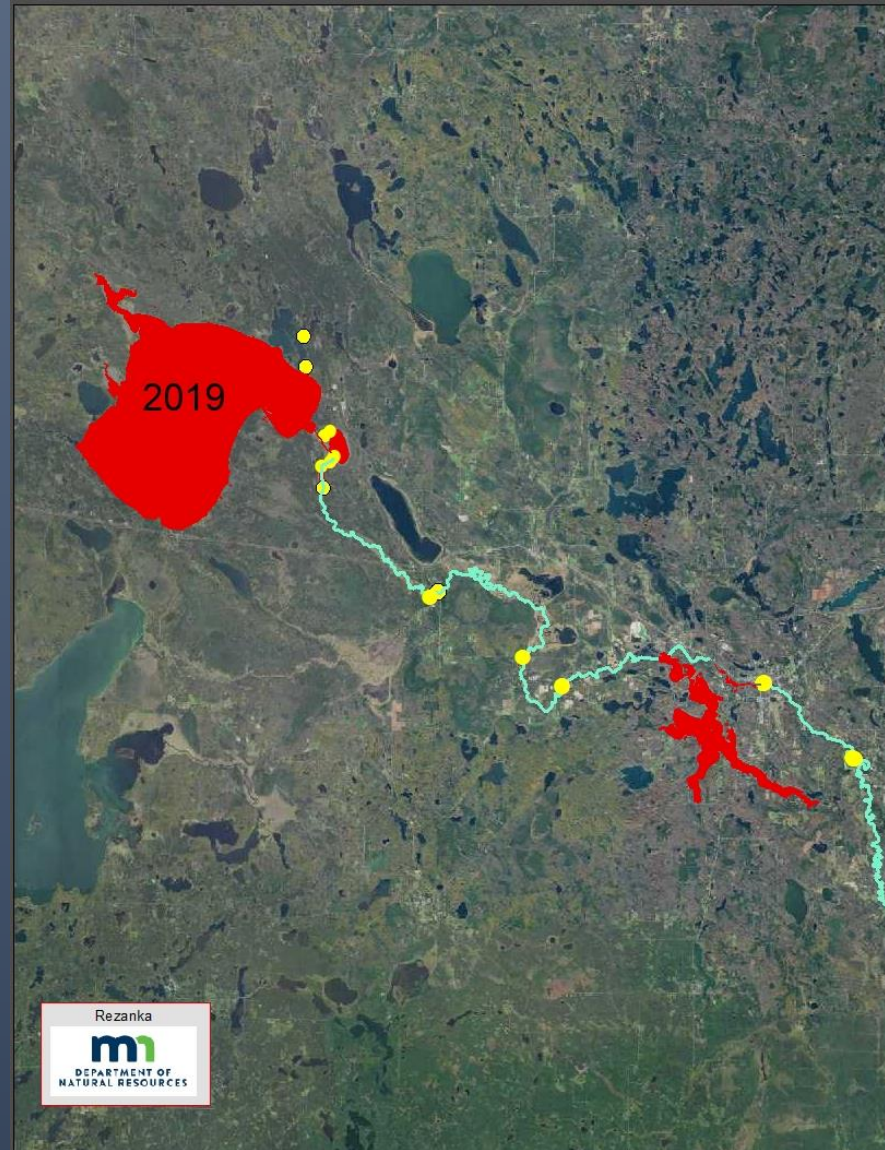

What not to do

The Rose Lake Event

- Ottertail County 2011
- A private party moved a boatlift
- The lift came from a zebra mussel infested lake
- Substantial time, effort, money expended for the survey
- Experimental treatment
- Rose Lake is still an infested water

Winnibigoshish / Mississippi River

- Zebra Mussels
- Discovered via routine DNR plankton sampling
- Adults were cryptic for several seasons
- Adults first found in shallows
- Widespread in 2019

- Zebra mussels
- Faucet Snails
- Starry stonewort

Winnibigoshish / Mississippi River

Winnibigoshish / Mississippi River

Winnibigoshish / Mississippi River

11/30/2020

Itasca County 5-Star LSP Program

Sand Lake / Big Fork River

11/30/2020

Itasca County 5-Star LSP Program

Sand Lake / Big Fork River

- Reported by a resort owner
- Initially concentrated on the east side
- Not widespread on west shore
- Subject to 5 year DNR study

Sand Lake / Big Fork River

- Passed through Rice Lake
- Confirmed on Dora
- Downstream 14 miles
- Not common in the Bigfork