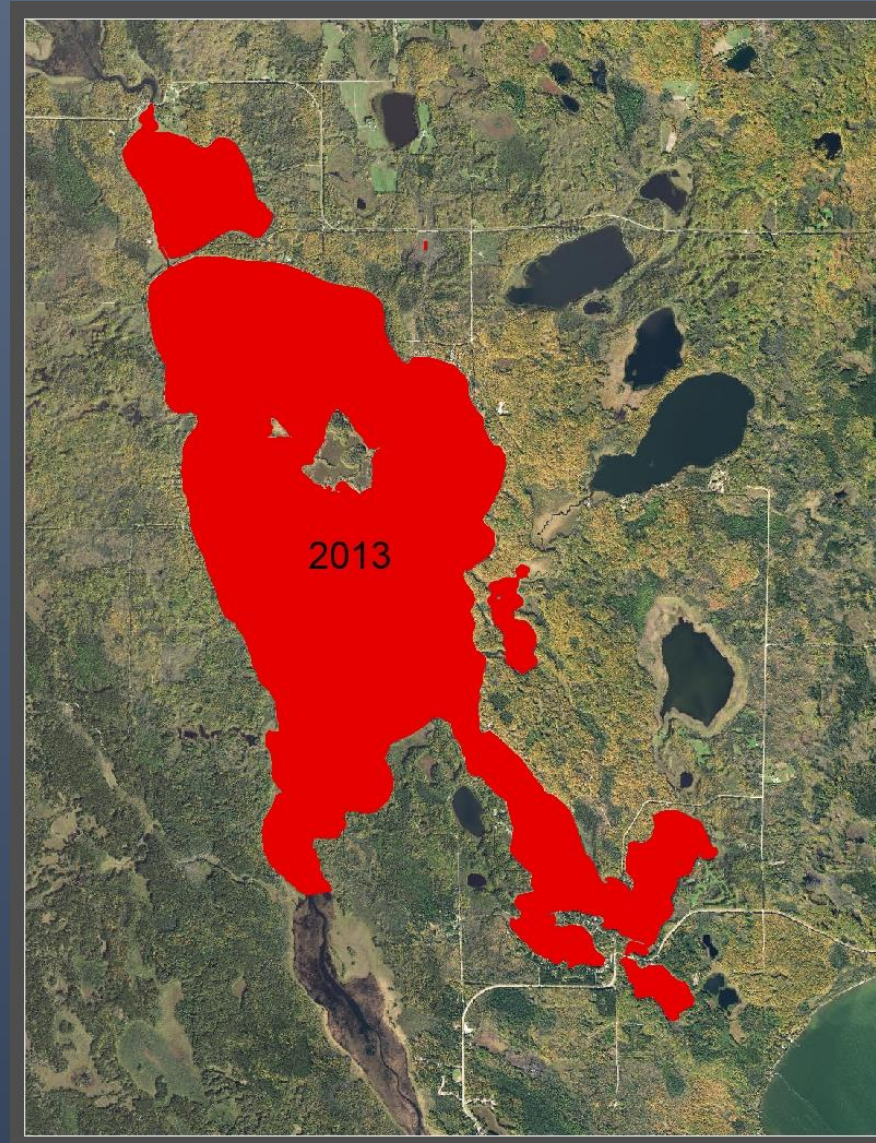

Winnibigoshish / Mississippi River

- Zebra Mussels
- Discovered via routine DNR plankton sampling
- Adults were cryptic for several seasons
- Adults first found in shallows
- Widespread in 2019

- Zebra mussels
- Faucet Snails
- Starry stonewort

Winnibigoshish / Mississippi River

Winnibigoshish / Mississippi River

Winnibigoshish / Mississippi River

11/30/2020

Itasca County 5-Star LSP Program

Sand Lake / Big Fork River

11/30/2020

Itasca County 5-Star LSP Program

Sand Lake / Big Fork River

- Reported by a resort owner
- Initially concentrated on the east side
- Not widespread on west shore
- Subject to 5 year DNR study

Sand Lake / Big Fork River

- Passed through Rice Lake
- Confirmed on Dora
- Downstream 14 miles
- Not common in the Bigfork

North Star

- Reported by lake property owner
- Many **large** adults on the East shore
- Widely distributed
- Near the lake outlet

Blandin Reservoir

- Discovered on settlement traps
- Many large adults
- Widely distributed