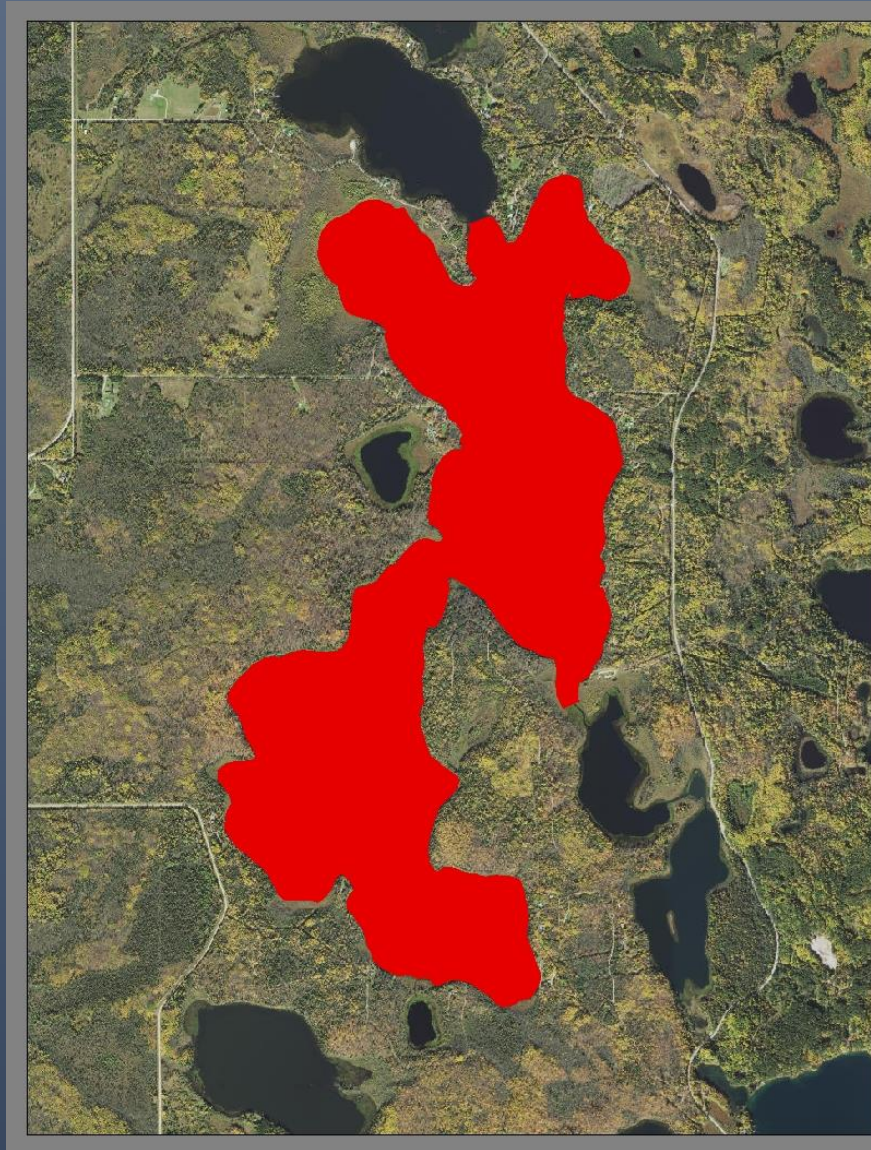

Winnibigoshish / Mississippi River

Winnibigoshish / Mississippi River

Winnibigoshish / Mississippi River

11/30/2020

Itasca County 5-Star LSP Program

Sand Lake / Big Fork River

11/30/2020

Itasca County 5-Star LSP Program

Sand Lake / Big Fork River

- Reported by a resort owner
- Initially concentrated on the east side
- Not widespread on west shore
- Subject to 5 year DNR study

Sand Lake / Big Fork River

- Passed through Rice Lake
- Confirmed on Dora
- Downstream 14 miles
- Not common in the Bigfork

North Star

- Reported by lake property owner
- Many **large** adults on the East shore
- Widely distributed
- Near the lake outlet

Blandin Reservoir

- Discovered on settlement traps
- Many large adults
- Widely distributed