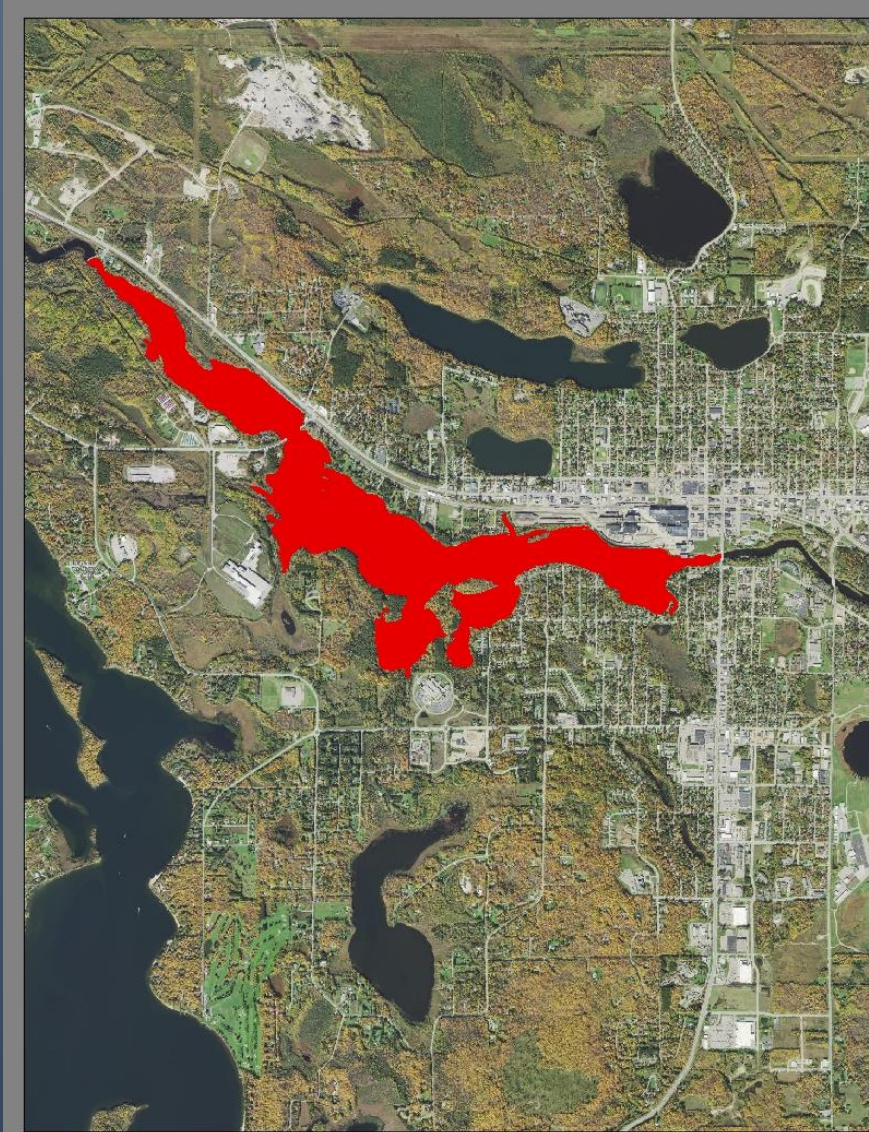

What not to do

The Rose Lake Event

- Ottertail County 2011
- A private party moved a boatlift
- The lift came from a zebra mussel infested lake
- Substantial time, effort, money expended for the survey
- Experimental treatment
- Rose Lake is still an infested water

Winnibigoshish / Mississippi River

Winnibigoshish / Mississippi River

Winnibigoshish / Mississippi River

11/30/2020

Itasca County 5-Star LSP Program

Sand Lake / Big Fork River

11/30/2020

Itasca County 5-Star LSP Program

Sand Lake / Big Fork River

- Reported by a resort owner
- Initially concentrated on the east side
- Not widespread on west shore
- Subject to 5 year DNR study

Sand Lake / Big Fork River

- Passed through Rice Lake
- Confirmed on Dora
- Downstream 14 miles
- Not common in the Bigfork

North Star

- Reported by lake property owner
- Many **large** adults on the East shore
- Widely distributed
- Near the lake outlet

Blandin Reservoir

- Discovered on settlement traps
- Many large adults
- Widely distributed