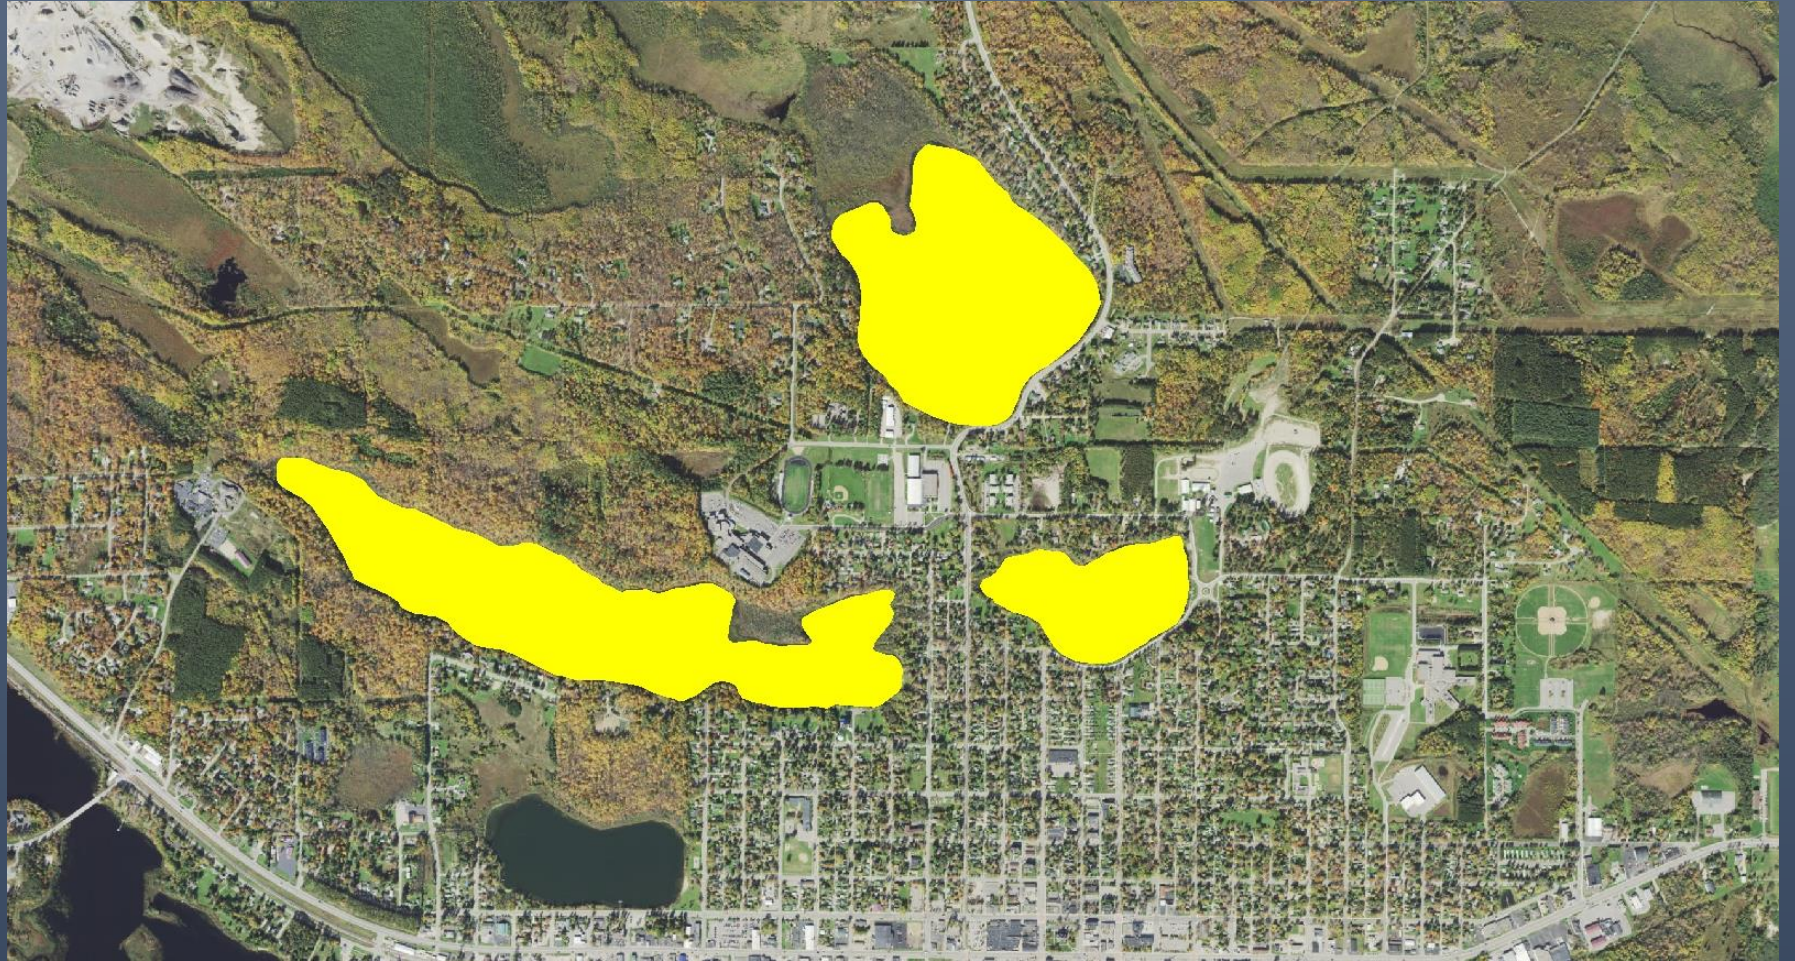

McKinney - Ice- Hale

- Eurasian watermilfoil
- Management history
- 2019 herbicide planned