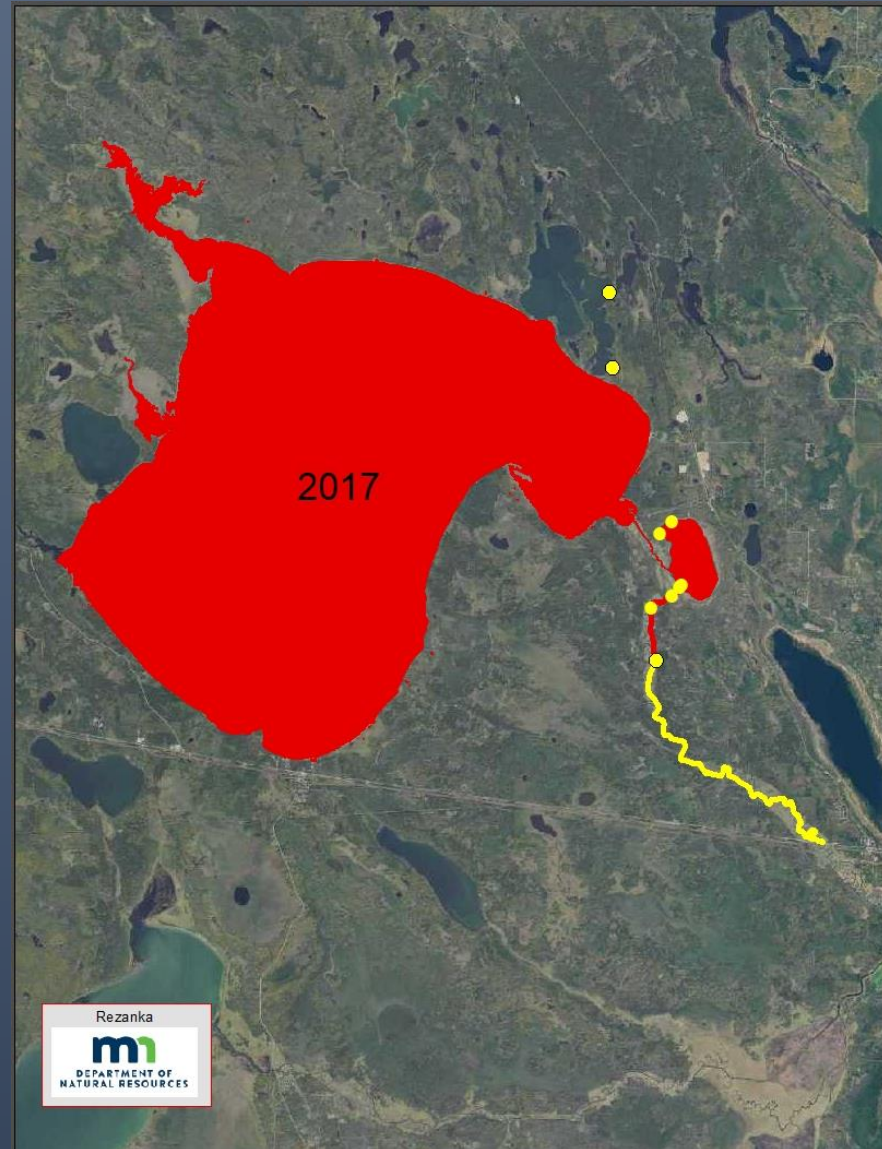

Winnibigoshish / Mississippi River